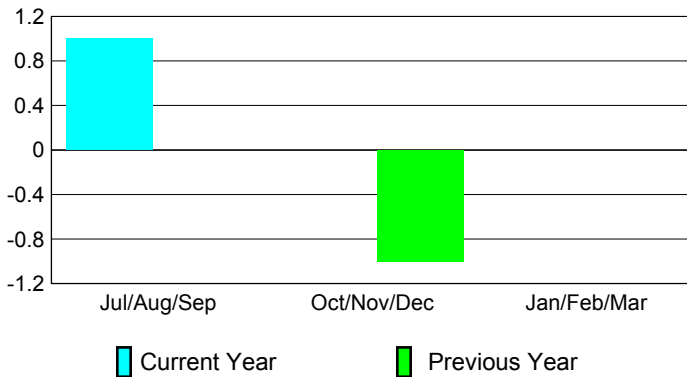

2009-2010 GMT Quarterly Report for District (or Undistricted) **District J 2**

GMT: **ORLANDO TEUBER W.**

Location: **URUGUAY**

GMT CA: **3**

CLUBS

Club Results
2009-2010

Clubs
2008-2009

Month	New Club Goal	Actual New Clubs	Actual Dropped Clubs	Gain/Loss of Clubs	Gain/Loss of Clubs
Jul/Aug/Sep	0	1	0	1	0
Oct/Nov/Dec	0	0	0	0	-1
Jan/Feb/Mar	0	0	0	0	0
Totals	0	1	0	1	-1

Club Results 2009-2010

Goal, New, Dropped, Gain/Loss

Comparison of Club Gain/Loss

Current Year Compared to the Previous Year

YTD Status Quo Clubs 2009-2010

Status Quo Clubs Compared to Status Quo Members

MEMBERSHIP

Membership Results
2009-2010

Membership
2008-2009

Month	Net Memb Goal	Actual New Memb	Actual Dropped Memb	Gain/Loss of Memb	Gain/Loss of Memb
Jul/Aug/Sep	0	29	-10	19	-9
Oct/Nov/Dec	0	10	-15	-5	-17
Jan/Feb/Mar	0	5	-15	-10	-4
Totals	0	44	-40	4	-30

Membership Results 2009-2010

Goal, New, Dropped, Gain/Loss

Comparison of Membership Gain/Loss

Current Year Compared to the Previous Year

Gender Comparison 2009-2010

Jul/Aug/Sep

Oct/Nov/Dec

Jan/Feb/Mar

Male

Female