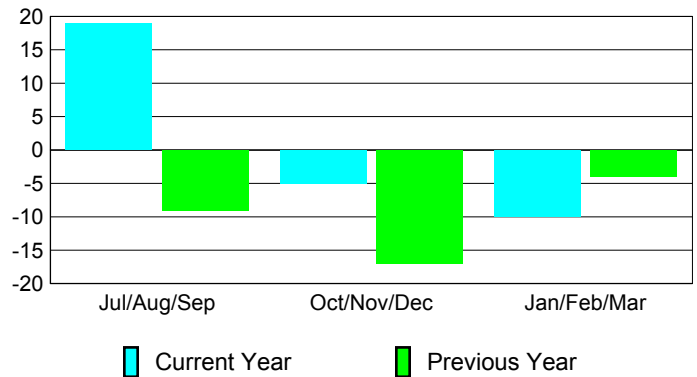

Gender Comparison 2009-2010

Jul/Aug/Sep

Oct/Nov/Dec

Jan/Feb/Mar

Male

Female