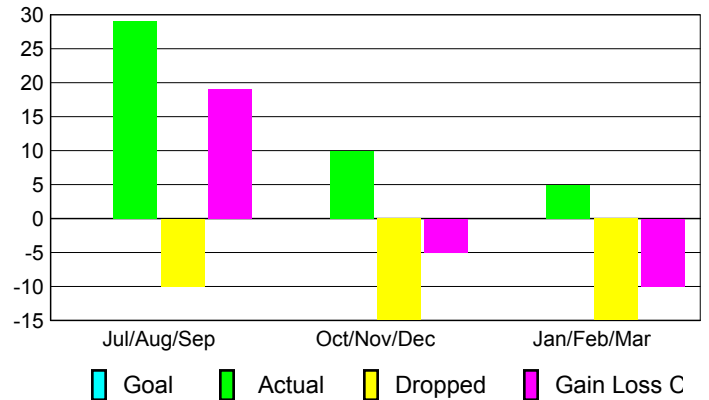

### YTD Status Quo Clubs 2009-2010

Status Quo Clubs Compared to Status Quo Members

## MEMBERSHIP

**Membership Results**  
2009-2010

**Membership**  
2008-2009

Month	Net Memb Goal	Actual New Memb	Actual Dropped Memb	Gain/Loss of Memb	Gain/Loss of Memb
Jul/Aug/Sep	0	29	-10	19	-9
Oct/Nov/Dec	0	10	-15	-5	-17
Jan/Feb/Mar	0	5	-15	-10	-4
<b>Totals</b>	<b>0</b>	<b>44</b>	<b>-40</b>	<b>4</b>	<b>-30</b>

### Membership Results 2009-2010

Goal, New, Dropped, Gain/Loss

### Comparison of Membership Gain/Loss

Current Year Compared to the Previous Year