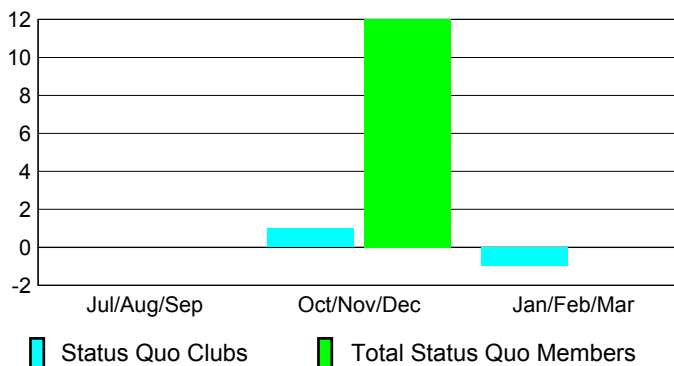

## CLUBS

**Club Results**  
2009-2010

**Clubs**  
2008-2009

Month	New Club Goal	Actual New Clubs	Actual Dropped Clubs	Gain/Loss of Clubs	Gain/Loss of Clubs
Jul/Aug/Sep	0	1	0	1	0
Oct/Nov/Dec	0	0	0	0	-1
Jan/Feb/Mar	0	0	0	0	0
<b>Totals</b>	<b>0</b>	<b>1</b>	<b>0</b>	<b>1</b>	<b>-1</b>

### Club Results 2009-2010

Goal, New, Dropped, Gain/Loss

### Comparison of Club Gain/Loss

Current Year Compared to the Previous Year

### YTD Status Quo Clubs 2009-2010

Status Quo Clubs Compared to Status Quo Members